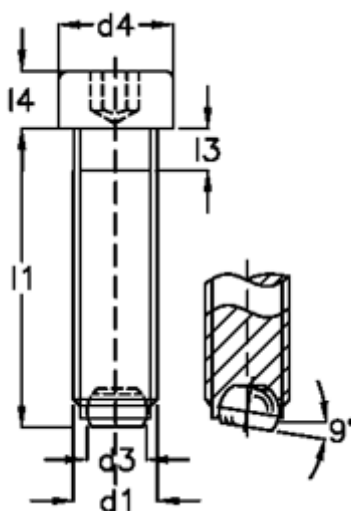

Data Sheet

Article number: 2092771011B
Description: E+G Screws with ball
GN 606-M16-60-VN

Measures

d1	= M16
d2	= 12.0
d3	= 10.7
d4	= 24
Internal hexagon	= 14.0
l1	= 60
l3	= 6.0
l4	= 16